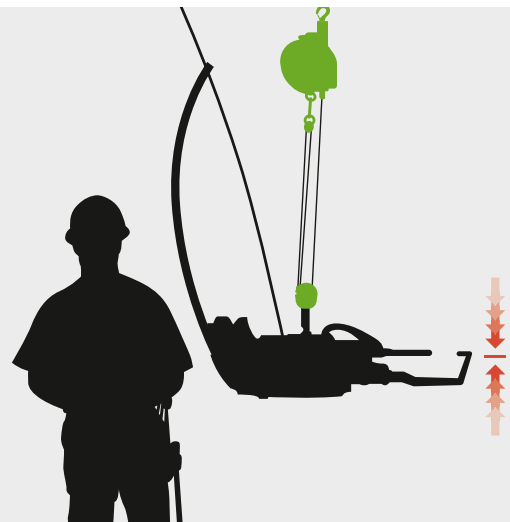

FACTS

- Conical shape
- Constant retraction force
- Holds the attached tool in the chosen position