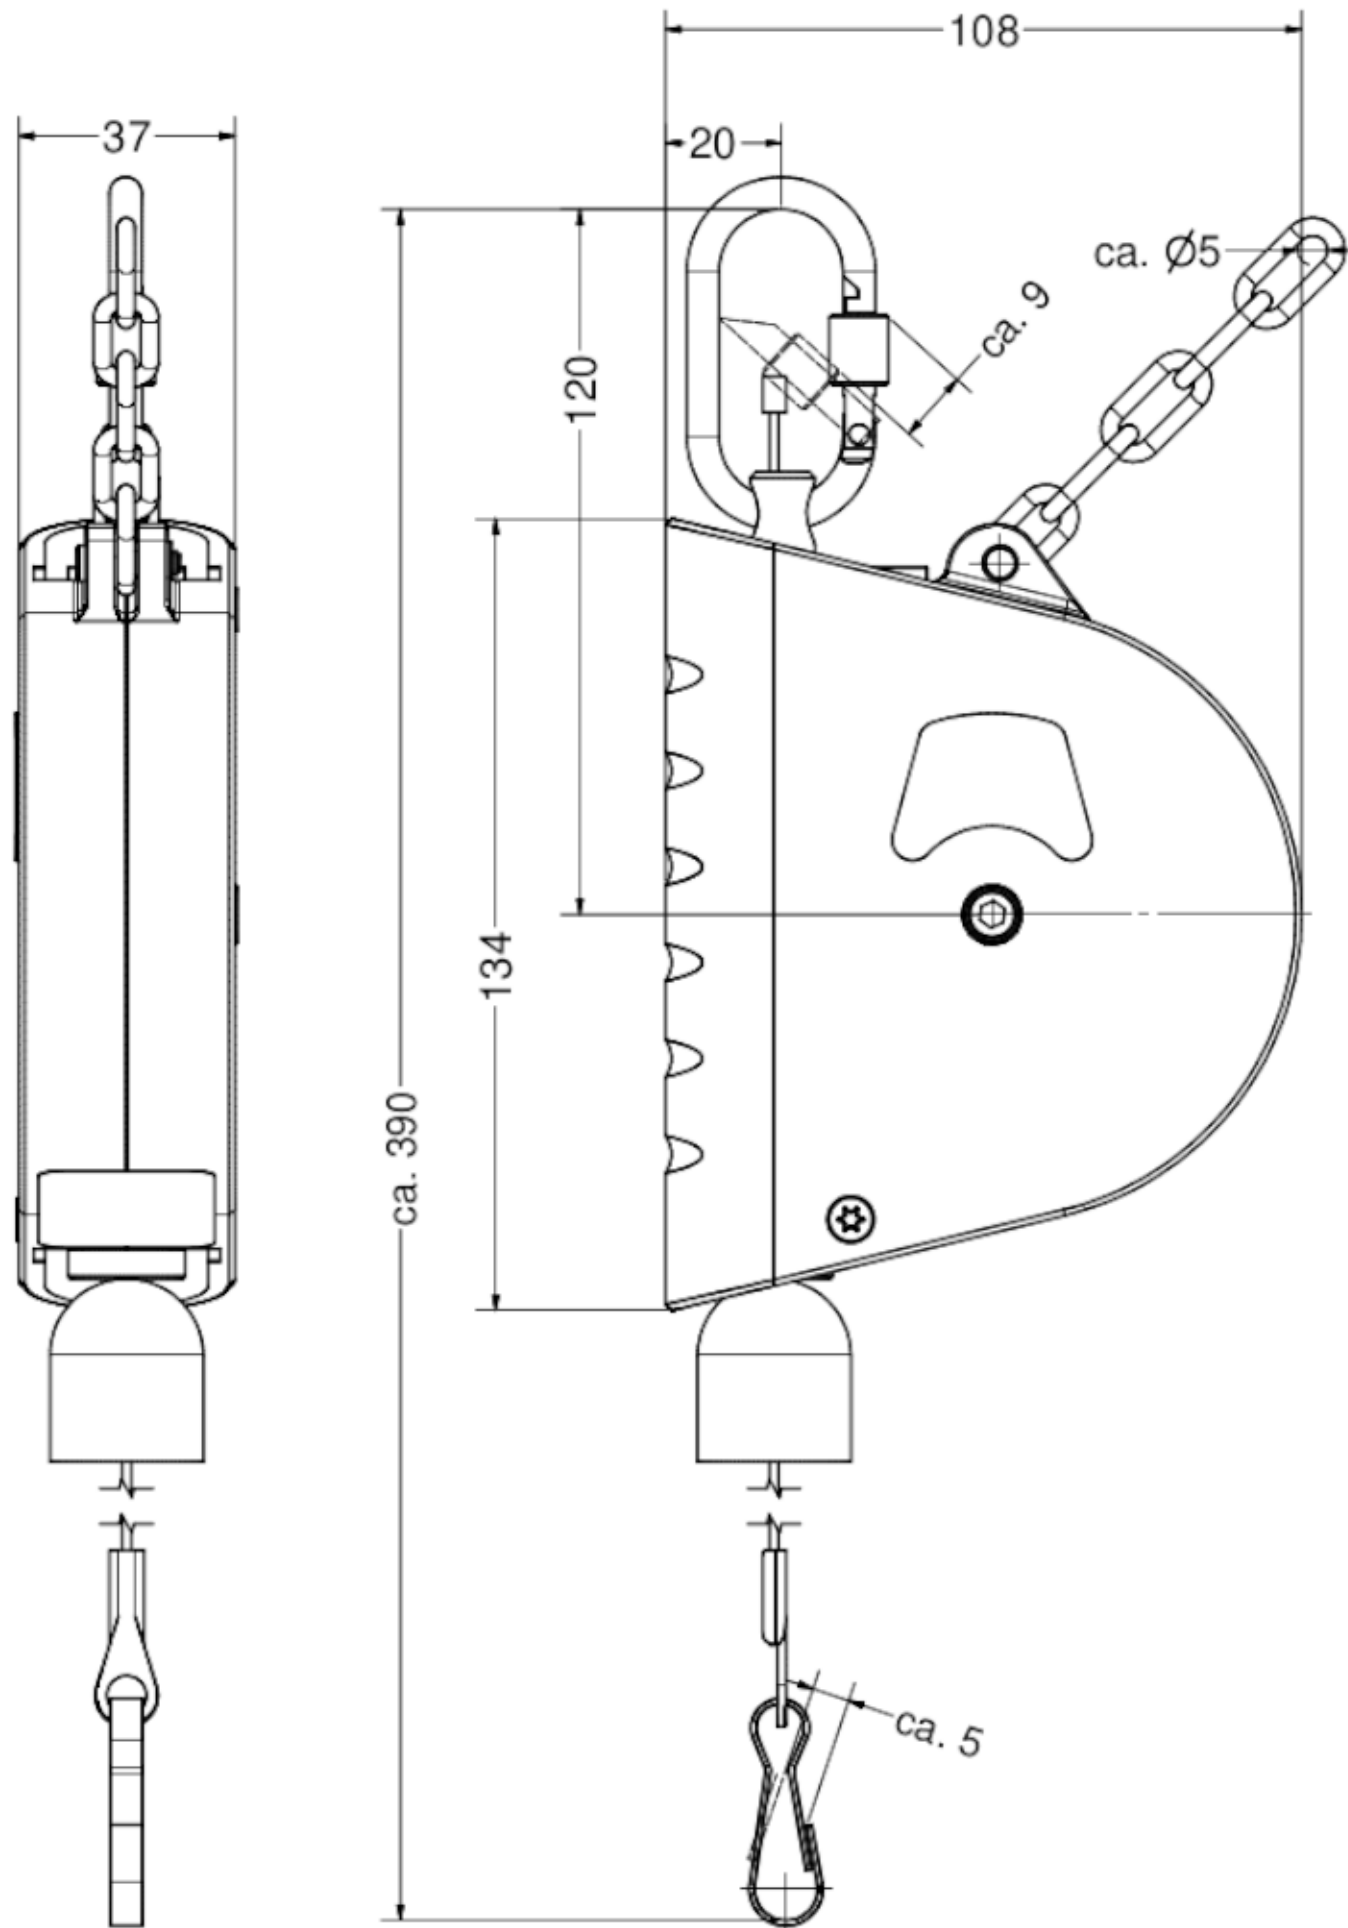

DIMENSIONS

TYPE EROO

EASY BALANCER