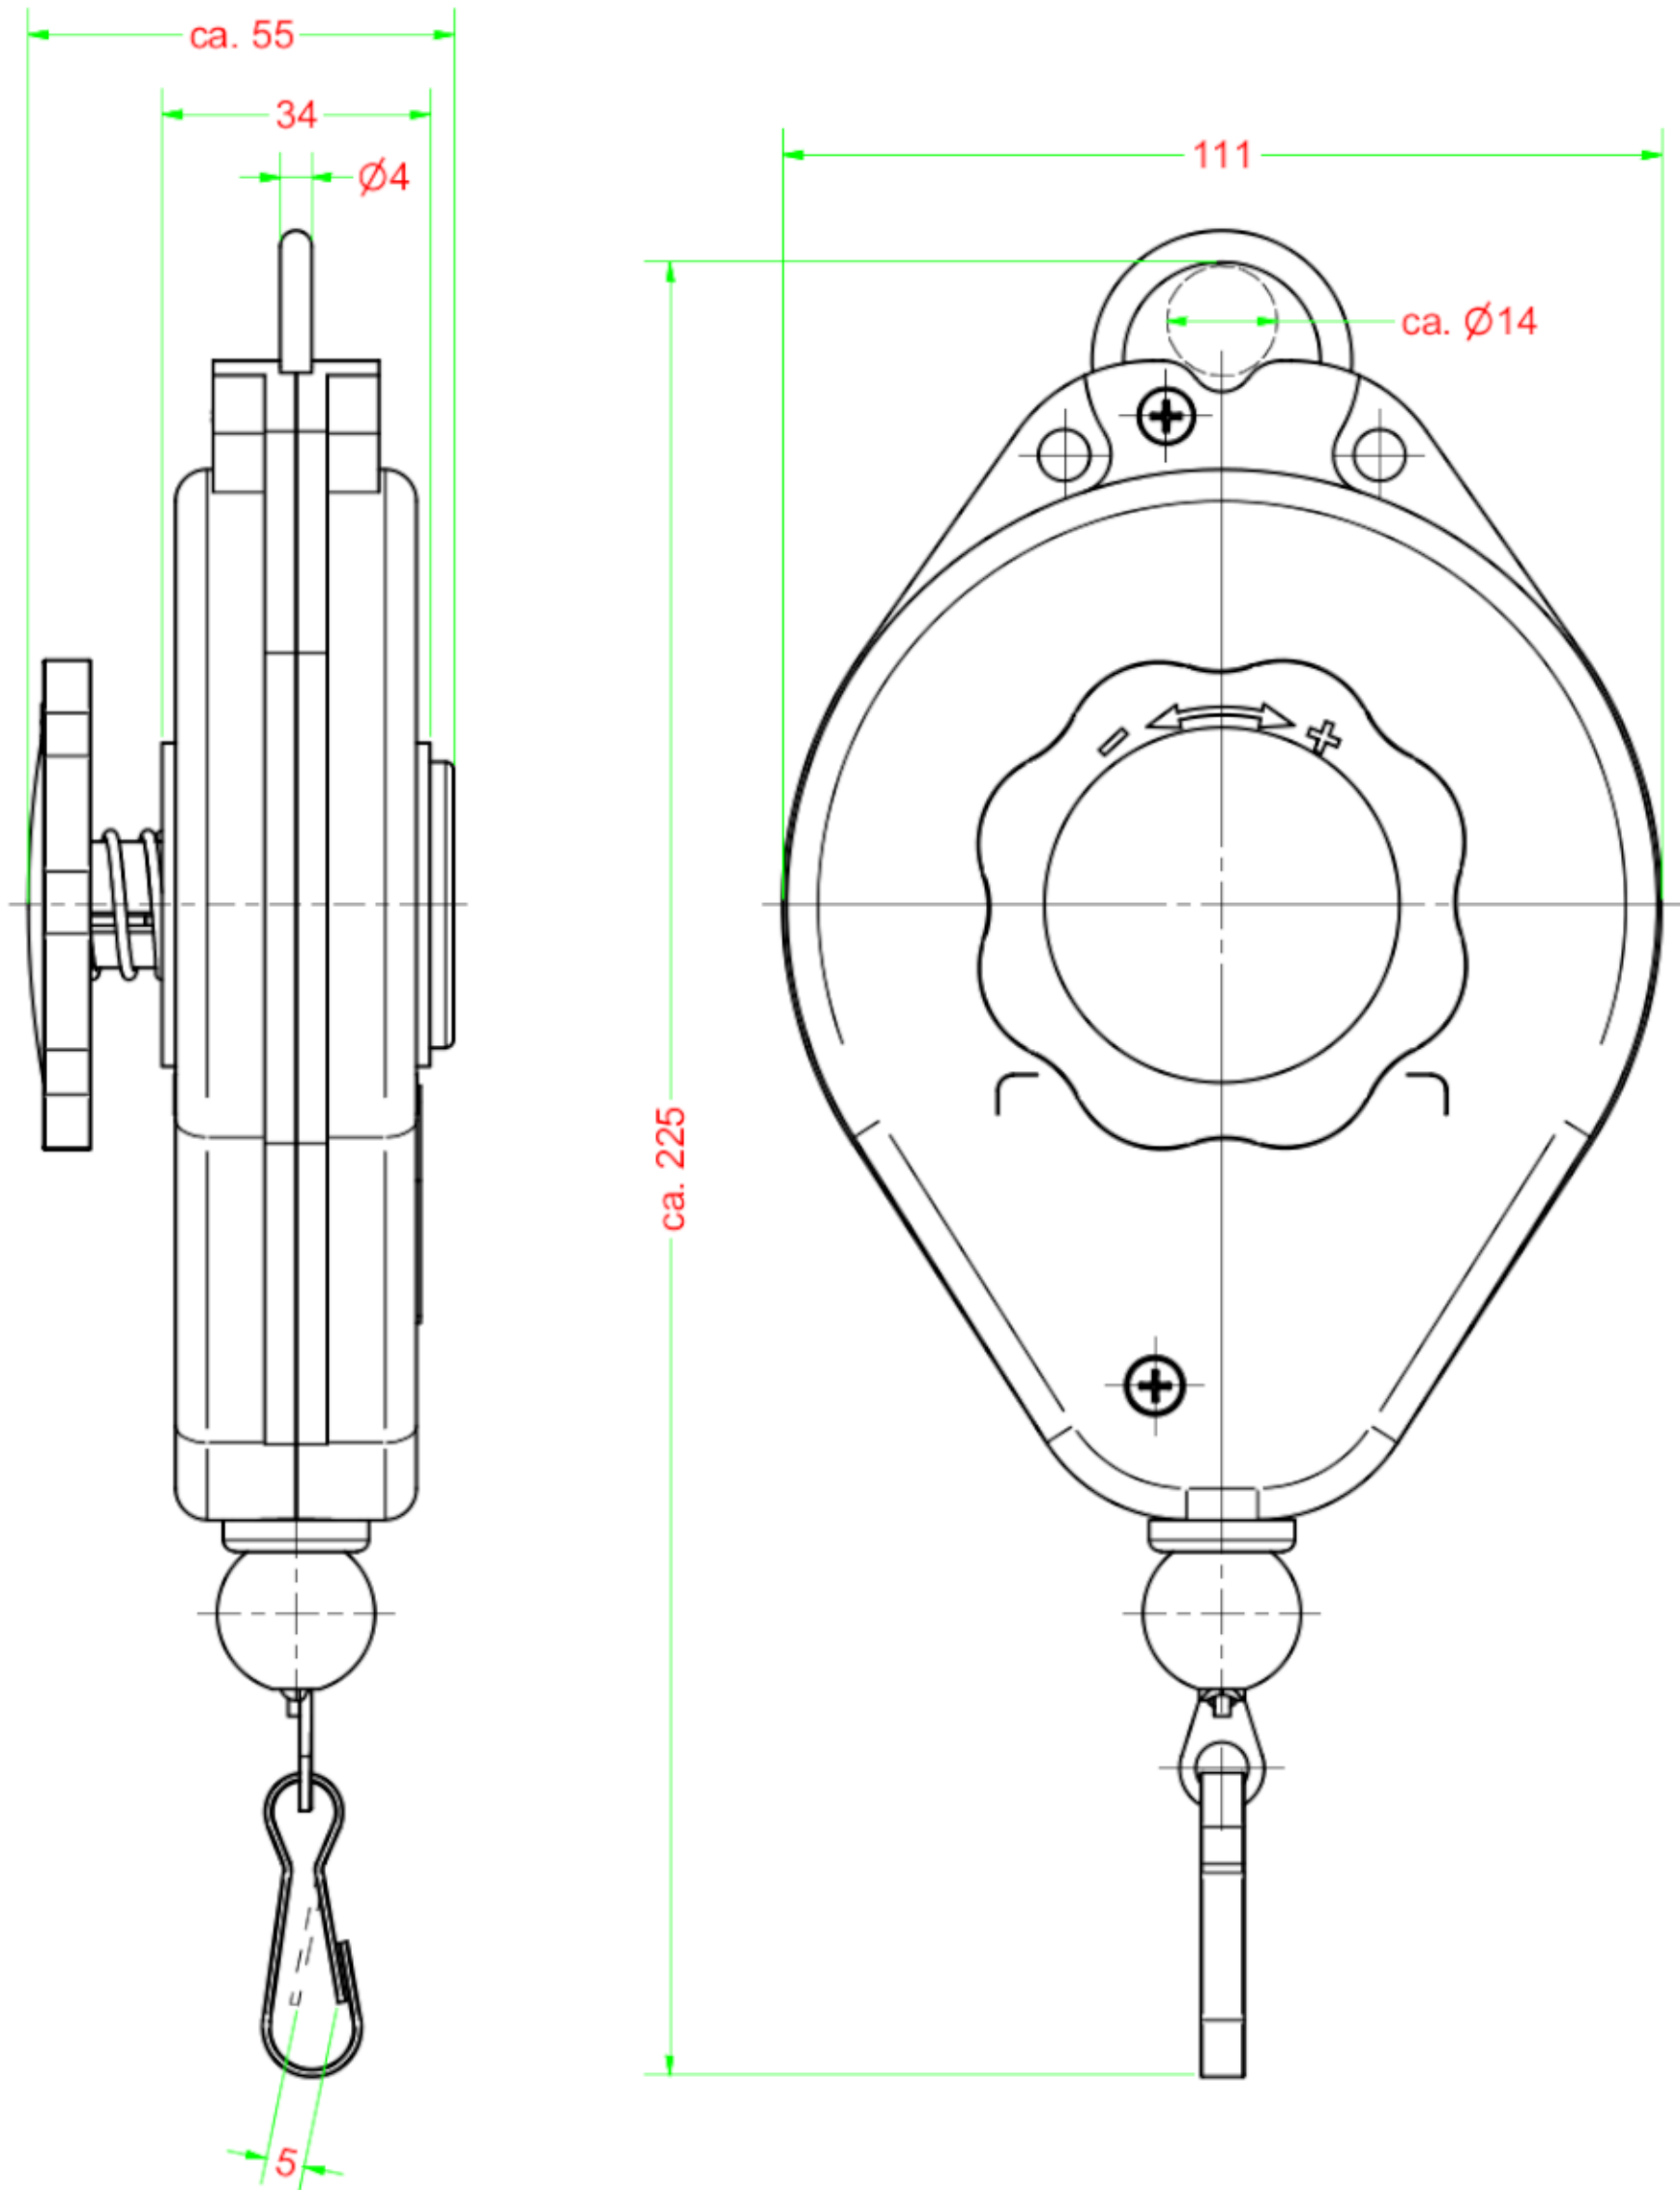

DIMENSIONS

TYPE ER52

EASY BALANCER