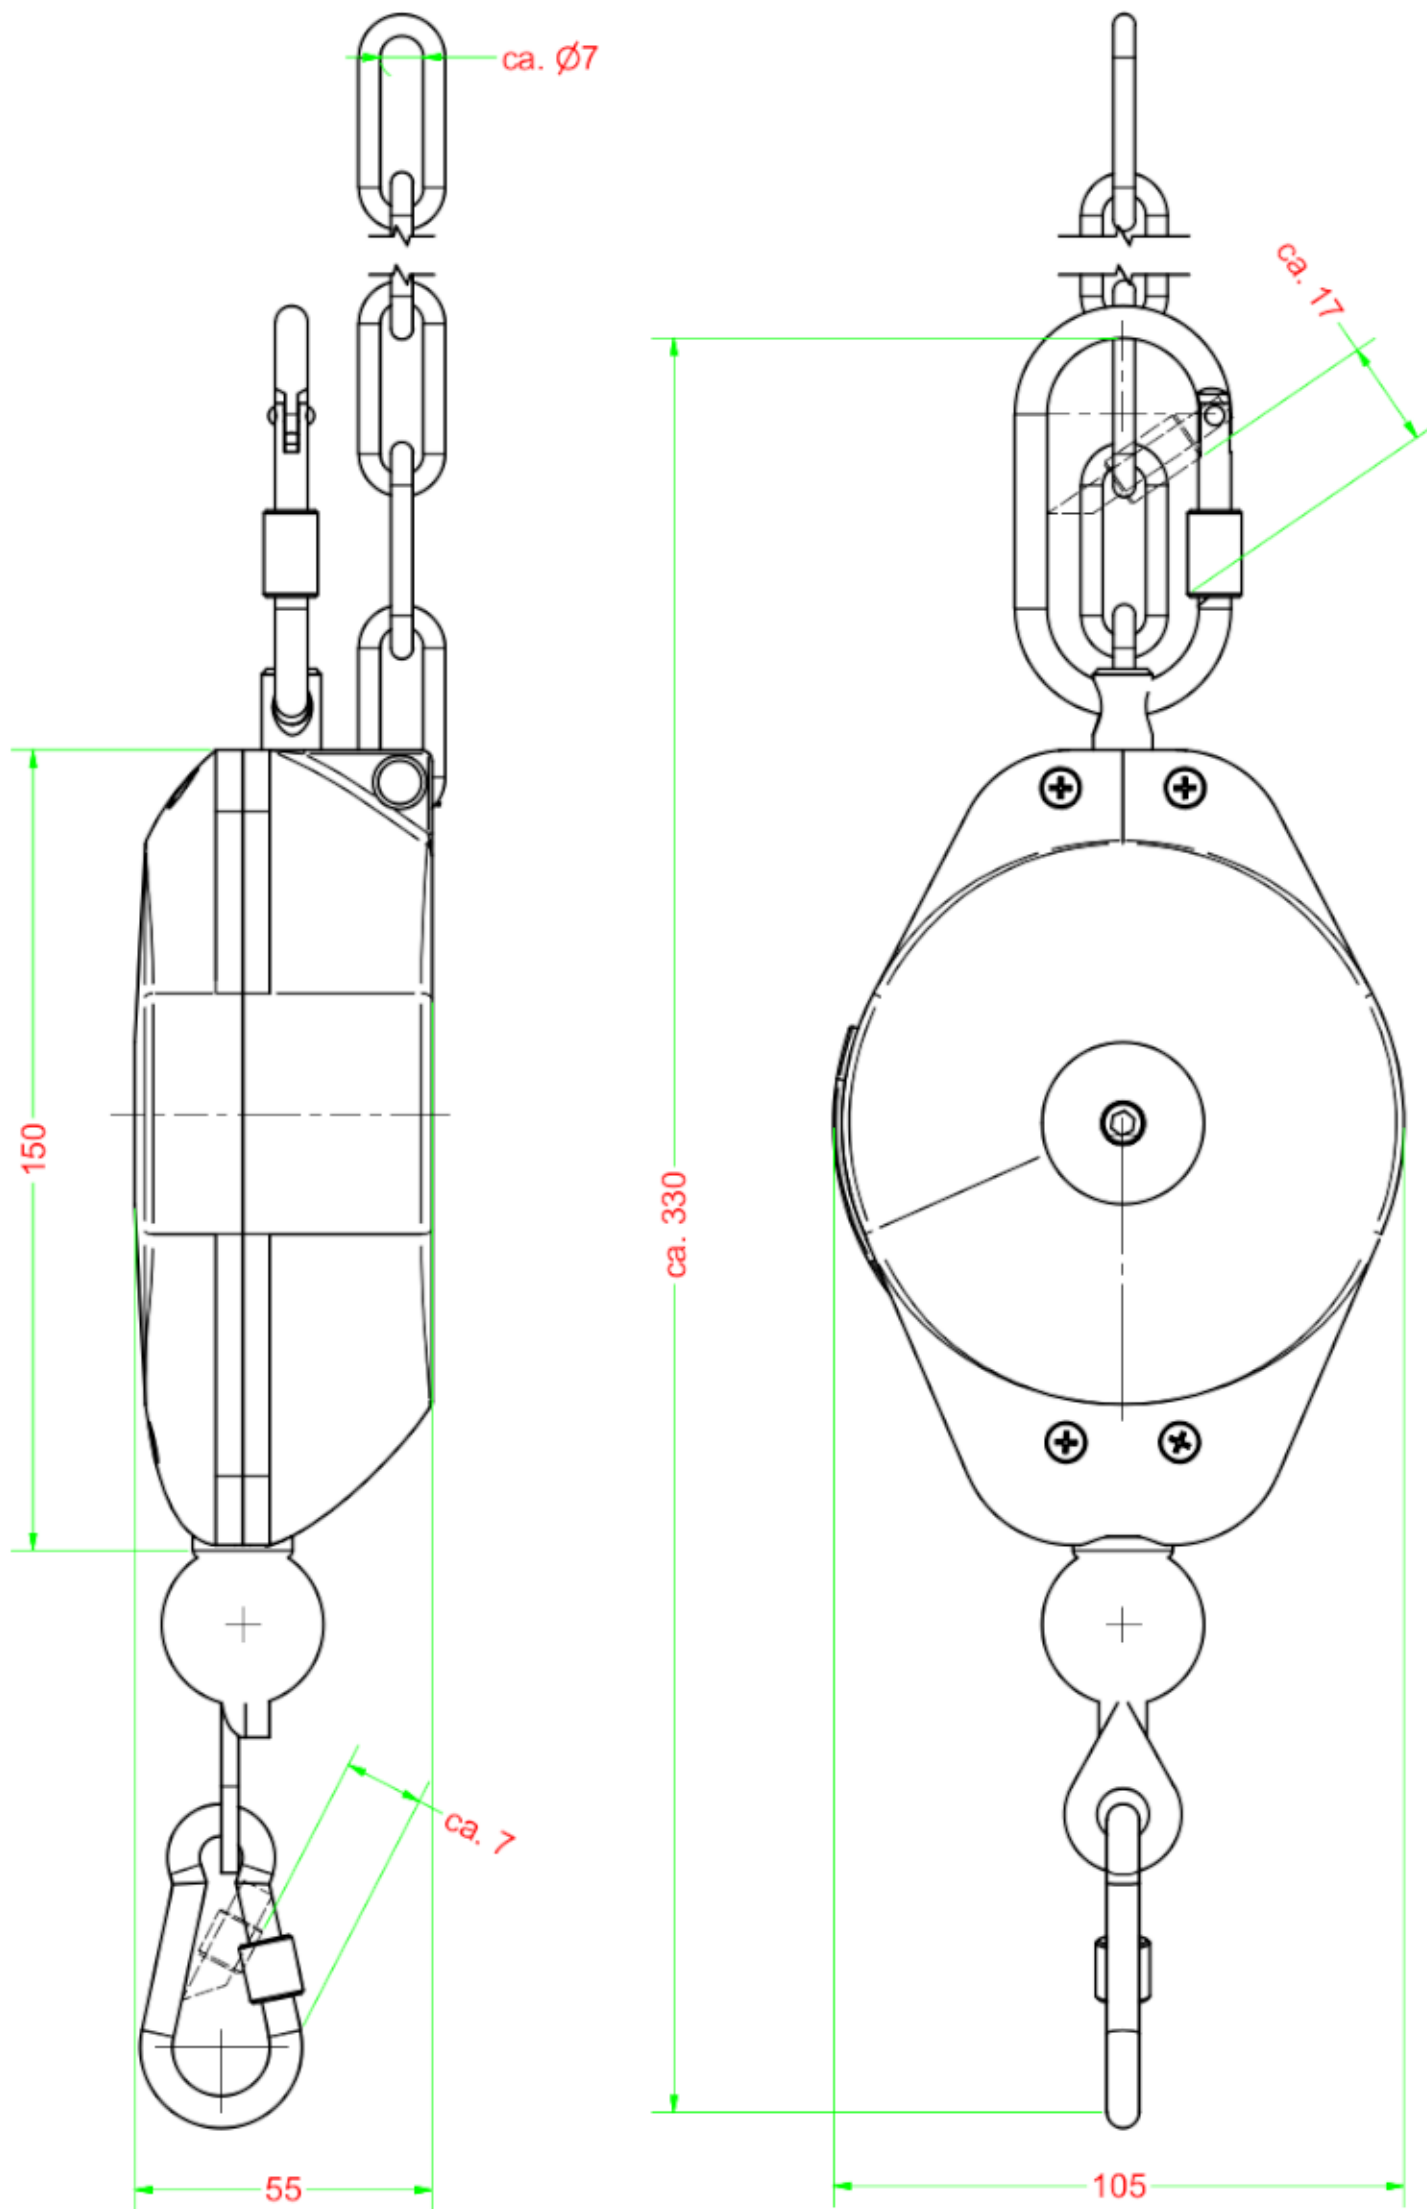

# DIMENSIONS

# TYPE EP50

**EASY BALANCER**