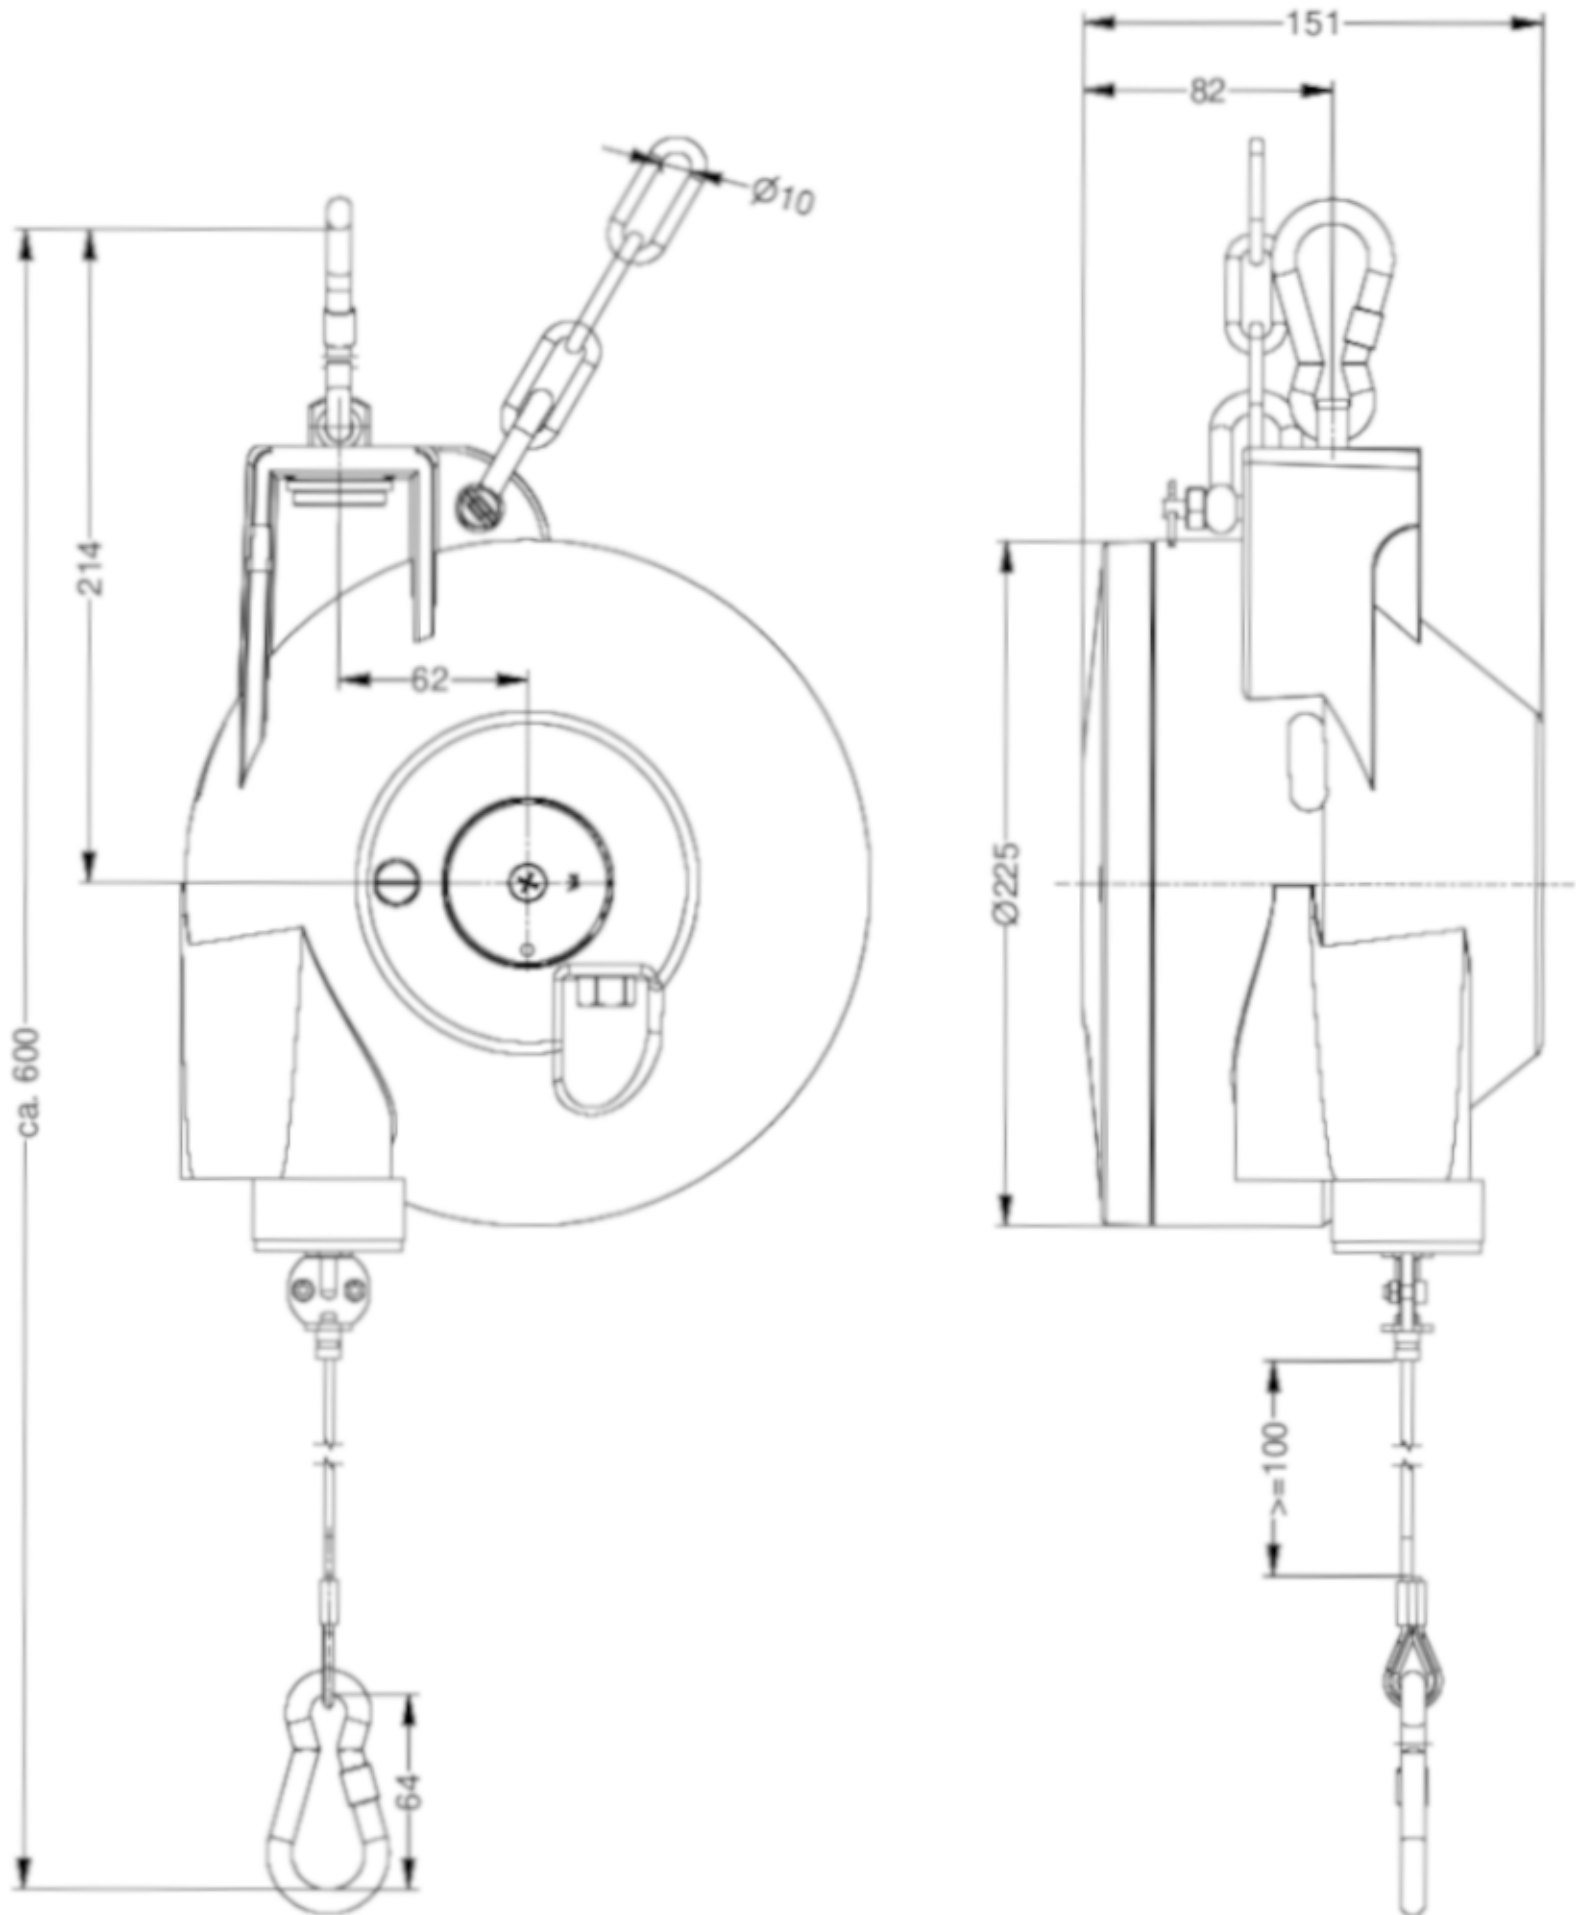

DIMENSIONS

TYPE EB35

EASY BALANCER