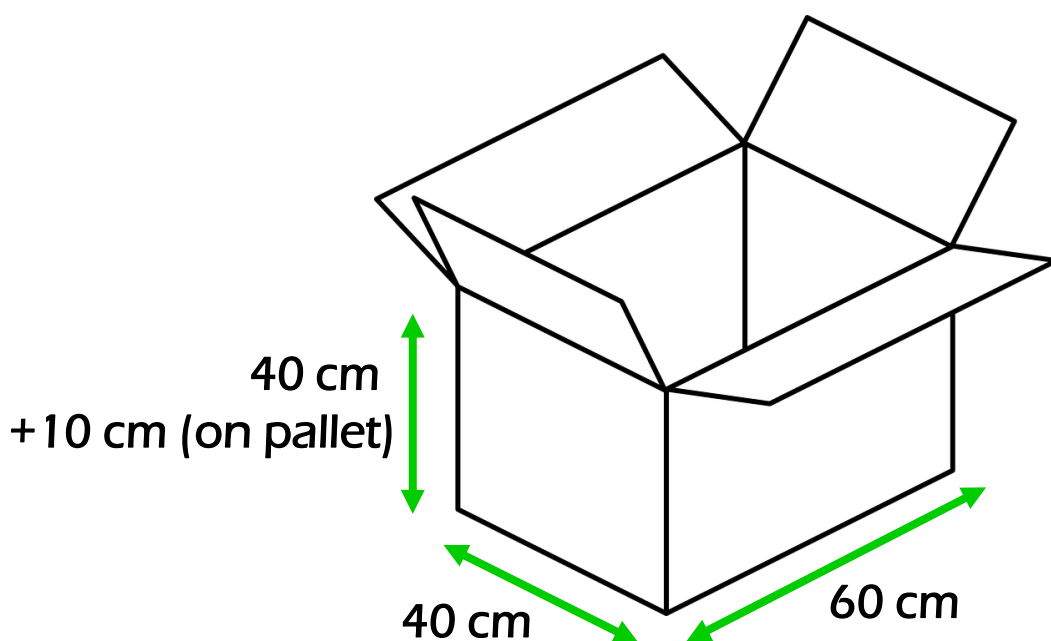

SHIPPING DETAILS:

TYPE EB35

MIN QTY / ORDER : 1 BOX (on pallet)
UNITS / BOX: 4 UNITS (of your choice)
BOX WEIGHT: +8 kg

ARTICLE WEIGHT:	
Article no.	Net weight
EB35 0000 01	7.8 kg
EB35 0000 02	8.9 kg
EB35 0000 03	9.5 kg
EB35 0000 04	9.8 kg

BOX DIMENSIONS:

FOR FURTHER INFORMATION PLEASE CONTACT:
info@easy-balancer.com