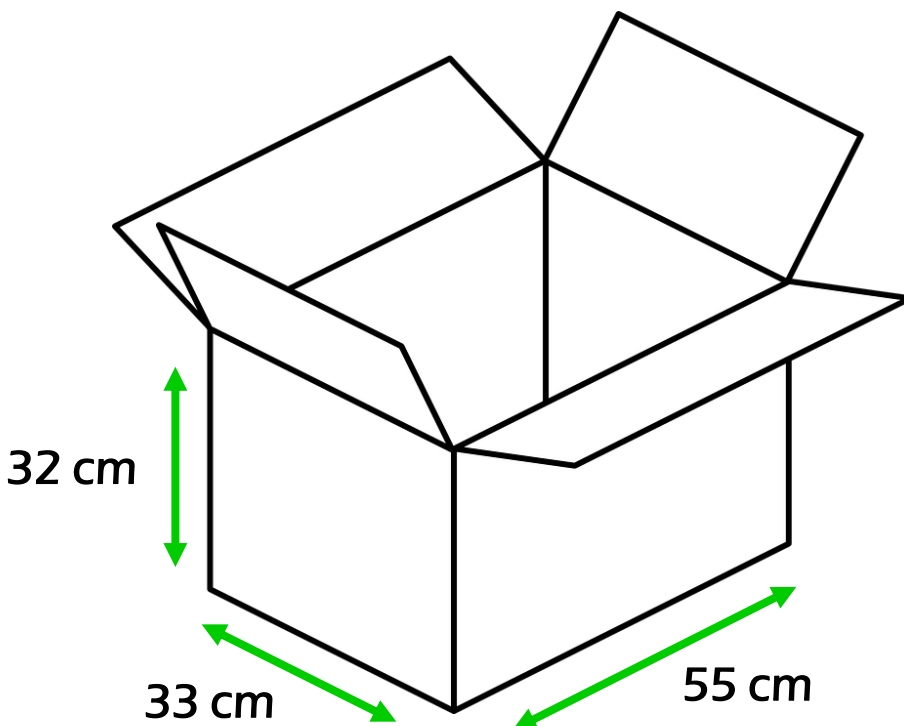

CARTON DIMENSIONS:

FOR FURTHER INFORMATION PLEASE CONTACT:
info@easy-balancer.com

EASY BALANCER

ERGONOMIC ECONOMIC ECOLOGIC

SHIPPING DETAILS POSITIONER

FOR FURTHER INFORMATION PLEASE CONTACT:
info@easy-balancer.com

SHIPPING DETAILS:

TYPE EP50

MIN QTY / ORDER : 1 BOX
UNITS / BOX: 16 UNITS (of your choice)
BOX WEIGHT: + 3 kg

ARTICLE WEIGHT:

Article no.	Net weight
EP50 0000 00	0.8 kg
EP50 0000 01	0.8 kg

BOX DIMENSIONS:

FOR FURTHER INFORMATION PLEASE CONTACT:
info@easy-balancer.com