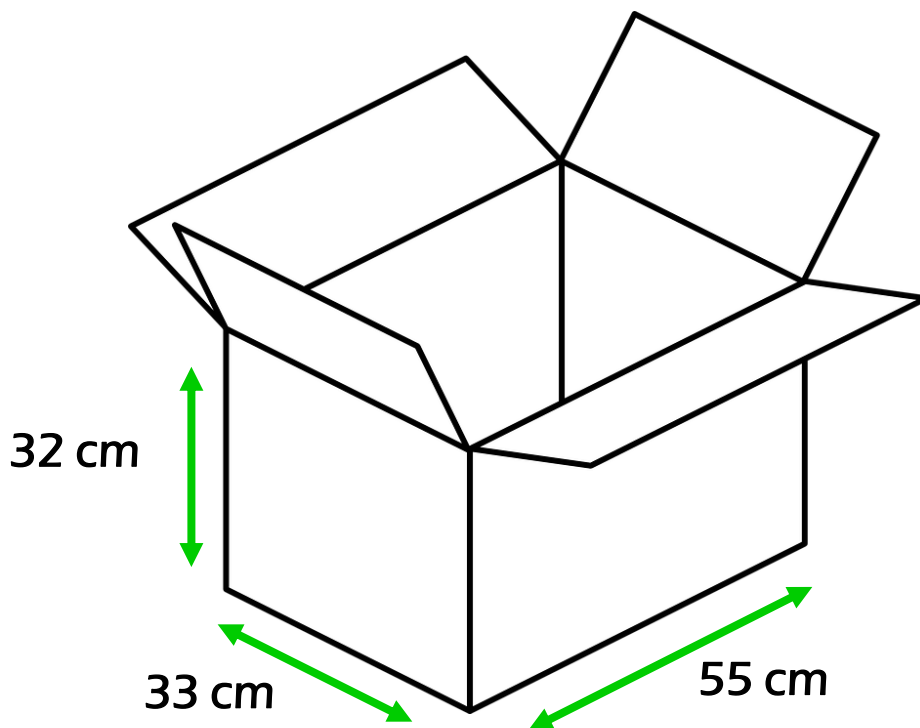

EASY BALANCER

ERGONOMIC ECONOMIC ECOLOGIC

SHIPPING DETAILS

RETRACTORS

FOR FURTHER INFORMATION PLEASE CONTACT:
info@easy-balancer.com

SHIPPING DETAILS:

TYPE ER52

MIN QTY / ORDER : 1 BOX
UNITS / BOX: 16 UNITS (of your choice)
BOX WEIGHT: +3 kg

ARTICLE WEIGHT:

Article no.	Net weight
ER52 0000 01	0.6 kg
ER52 0000 01	0.6 kg

BOX DIMENSIONS:

FOR FURTHER INFORMATION PLEASE CONTACT:
info@easy-balancer.com

SHIPPING DETAILS:

TYPE ER00

MIN QTY / ORDER : 1 BOX
UNITS / BOX: 16 UNITS (of your choice)
BOX WEIGHT: +3 kg

ARTICLE WEIGHT:

Article no.	Net weight
ER00 0800 00	0.4 kg
ER00 0800 01	0.5 kg
ER00 0800 02	0.6 kg

BOX DIMENSIONS:

FOR FURTHER INFORMATION PLEASE CONTACT:
info@easy-balancer.com

SHIPPING DETAILS:

TYPE ER11