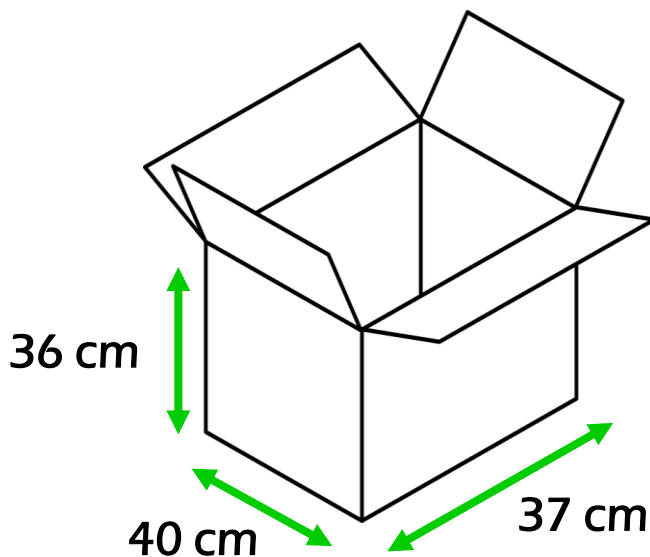

SHIPPING DETAILS:

TYPE EB45

MIN QTY / ORDER : 1 BOX
UNITS / BOX: 1 UNITS (of your choice)
BOX WEIGHT: +3 kg

ARTICLE WEIGHT:	
Article no.	Net weight
EB45 0000 01	22.7 kg
EB45 0000 02	24.2 kg
EB45 0000 03	25.0 kg
EB45 0000 04	26.4 kg
EB45 0000 05	26.5 kg

CARTON DIMENSIONS:

FOR FURTHER INFORMATION PLEASE CONTACT:
info@easy-balancer.com