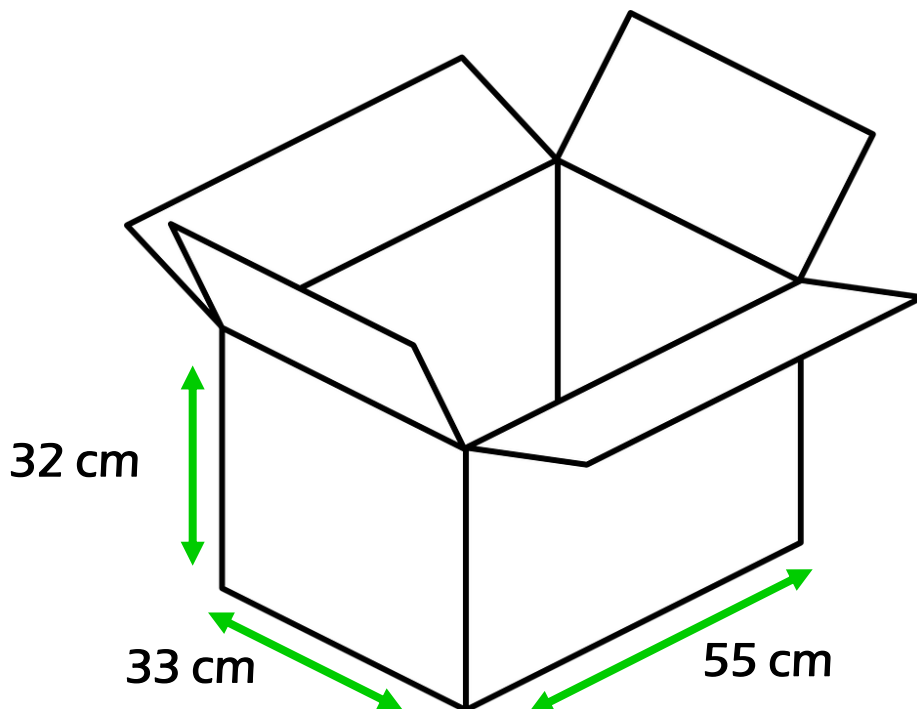

ARTICLE WEIGHT:

Article no.	Net weight
ER52 0000 01	0.6 kg
ER52 0000 01	0.6 kg

BOX DIMENSIONS:

FOR FURTHER INFORMATION PLEASE CONTACT:
info@easy-balancer.com

SHIPPING DETAILS:

TYPE ER00

MIN QTY / ORDER : 1 BOX
UNITS / BOX: 16 UNITS (of your choice)
BOX WEIGHT: +3 kg

ARTICLE WEIGHT:

Article no.	Net weight
ER00 0800 00	0.4 kg
ER00 0800 01	0.5 kg
ER00 0800 02	0.6 kg

BOX DIMENSIONS:

FOR FURTHER INFORMATION PLEASE CONTACT:
info@easy-balancer.com

SHIPPING DETAILS:

TYPE ER11

MIN QTY / ORDER : 1 BOX
UNITS / BOX: 16 UNITS (of your choice)
BOX WEIGHT: +3 kg

ARTICLE WEIGHT:

Article no.	Net weight
ER11 0800 01	0.8 kg
ER11 0800 02	0.8 kg
ER11 0800 03	0.9 kg

BOX DIMENSIONS:

FOR FURTHER INFORMATION PLEASE CONTACT:
info@easy-balancer.com