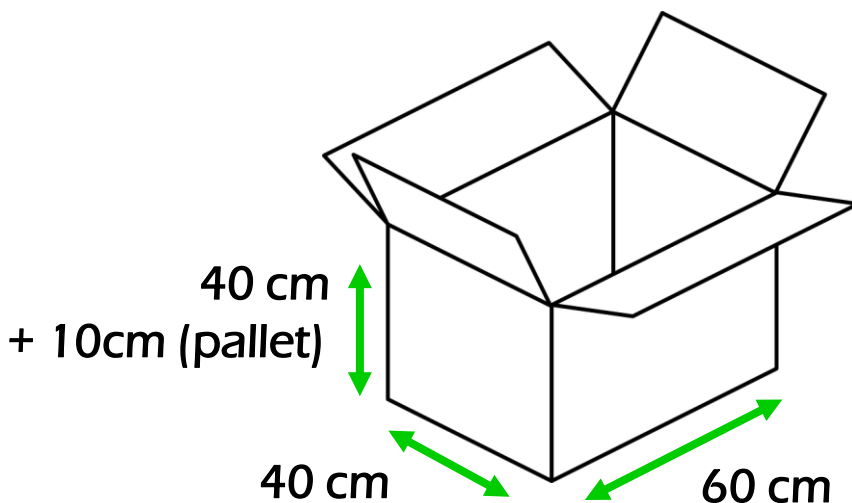

SHIPPING DETAILS:

TYPE EB30

MIN QTY / ORDER : 1 BOX (on pallet)
UNITS / BOX: 10 UNITS (of your choice)
BOX WEIGHT: +8 kg

ARTICLE WEIGHT:

article no.	net weight
EB30 0000 01	2.9 kg
EB30 0000 02	3.1 kg
EB30 0000 03	3.2 kg
EB30 0000 04	3.4 kg
EB30 0000 05	3.6 kg
EB30 0000 06	3.8 kg

BOX DIMENSIONS: