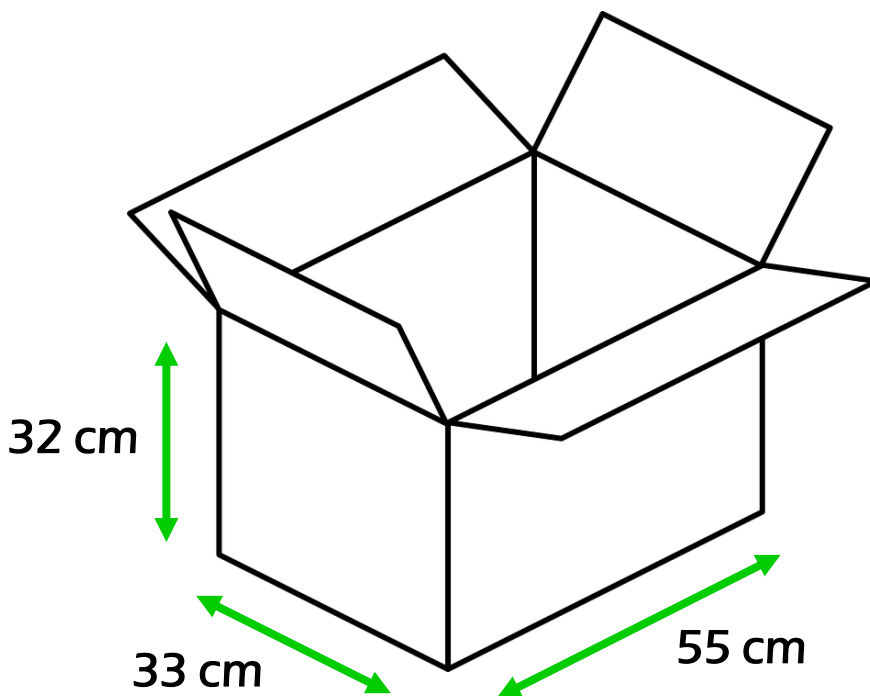

EASY BALANCER

ERGONOMIC ECONOMIC ECOLOGIC

SHIPPING DETAILS

RETRACTORS

FOR FURTHER INFORMATION PLEASE CONTACT:
info@easy-balancer.com

SHIPPING DETAILS:

TYPE ER52

MIN QTY / ORDER : 1 BOX
UNITS / BOX: 16 UNITS (of your choice)
BOX WEIGHT: +3 kg

ARTICLE WEIGHT:

Article no.	Net weight
ER52 0000 01	0.6 kg
ER52 0000 01	0.6 kg

BOX DIMENSIONS:

FOR FURTHER INFORMATION PLEASE CONTACT:
info@easy-balancer.com

SHIPPING DETAILS:

TYPE ER00

MIN QTY / ORDER : 1 BOX
UNITS / BOX: 16 UNITS (of your choice)
BOX WEIGHT: +3 kg

ARTICLE WEIGHT:

Article no.	Net weight
ER00 0800 00	0.4 kg
ER00 0800 01	0.5 kg
ER00 0800 02	0.6 kg

BOX DIMENSIONS:

FOR FURTHER INFORMATION PLEASE CONTACT:
info@easy-balancer.com

SHIPPING DETAILS:

TYPE ER11