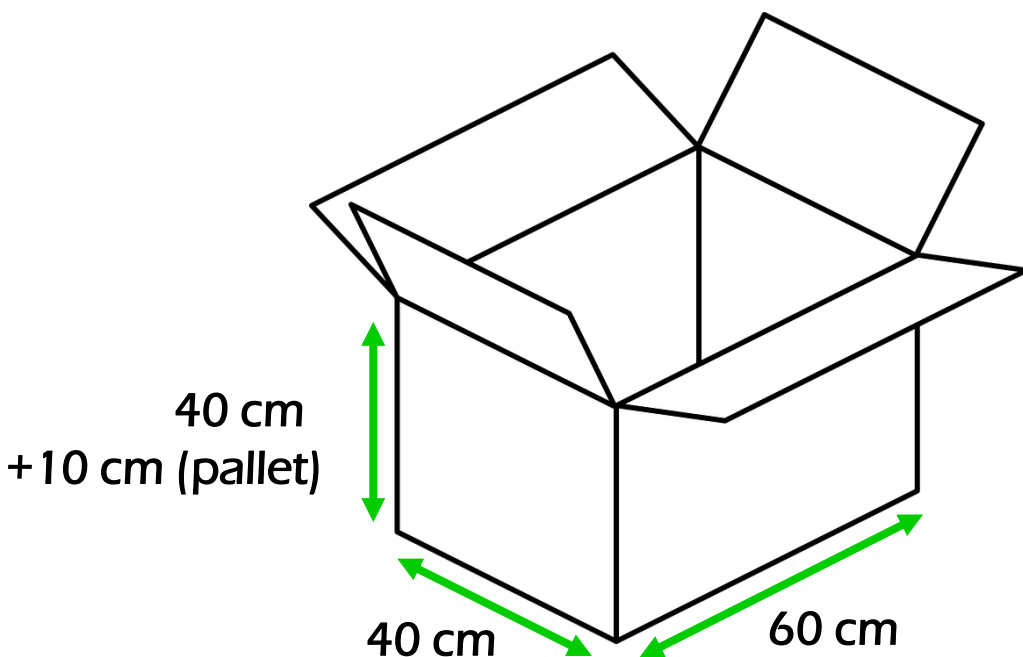

SHIPPING DETAILS:

TYPE ER21

MIN QTY / BOX : 1 BOX (on pallet)
UNITS / CARTON: 10 UNITS (of your choice)
BOX WEIGHT: +8 kg

ARTICLE WEIGHT:

Article no.	Net weight
ER21 0800 01	3.3 kg
ER21 0800 01	3.7 kg
ER21 0800 01	3.7 kg
ER21 0800 01	3.9 kg

BOX DIMENSIONS:

EASY BALANCER

ERGONOMIC ECONOMIC ECOLOGIC

SHIPPING DETAILS

BALANCERS

FOR FURTHER INFORMATION PLEASE CONTACT:
info@easy-balancer.com

SHIPPING DETAILS:

TYPE EB28