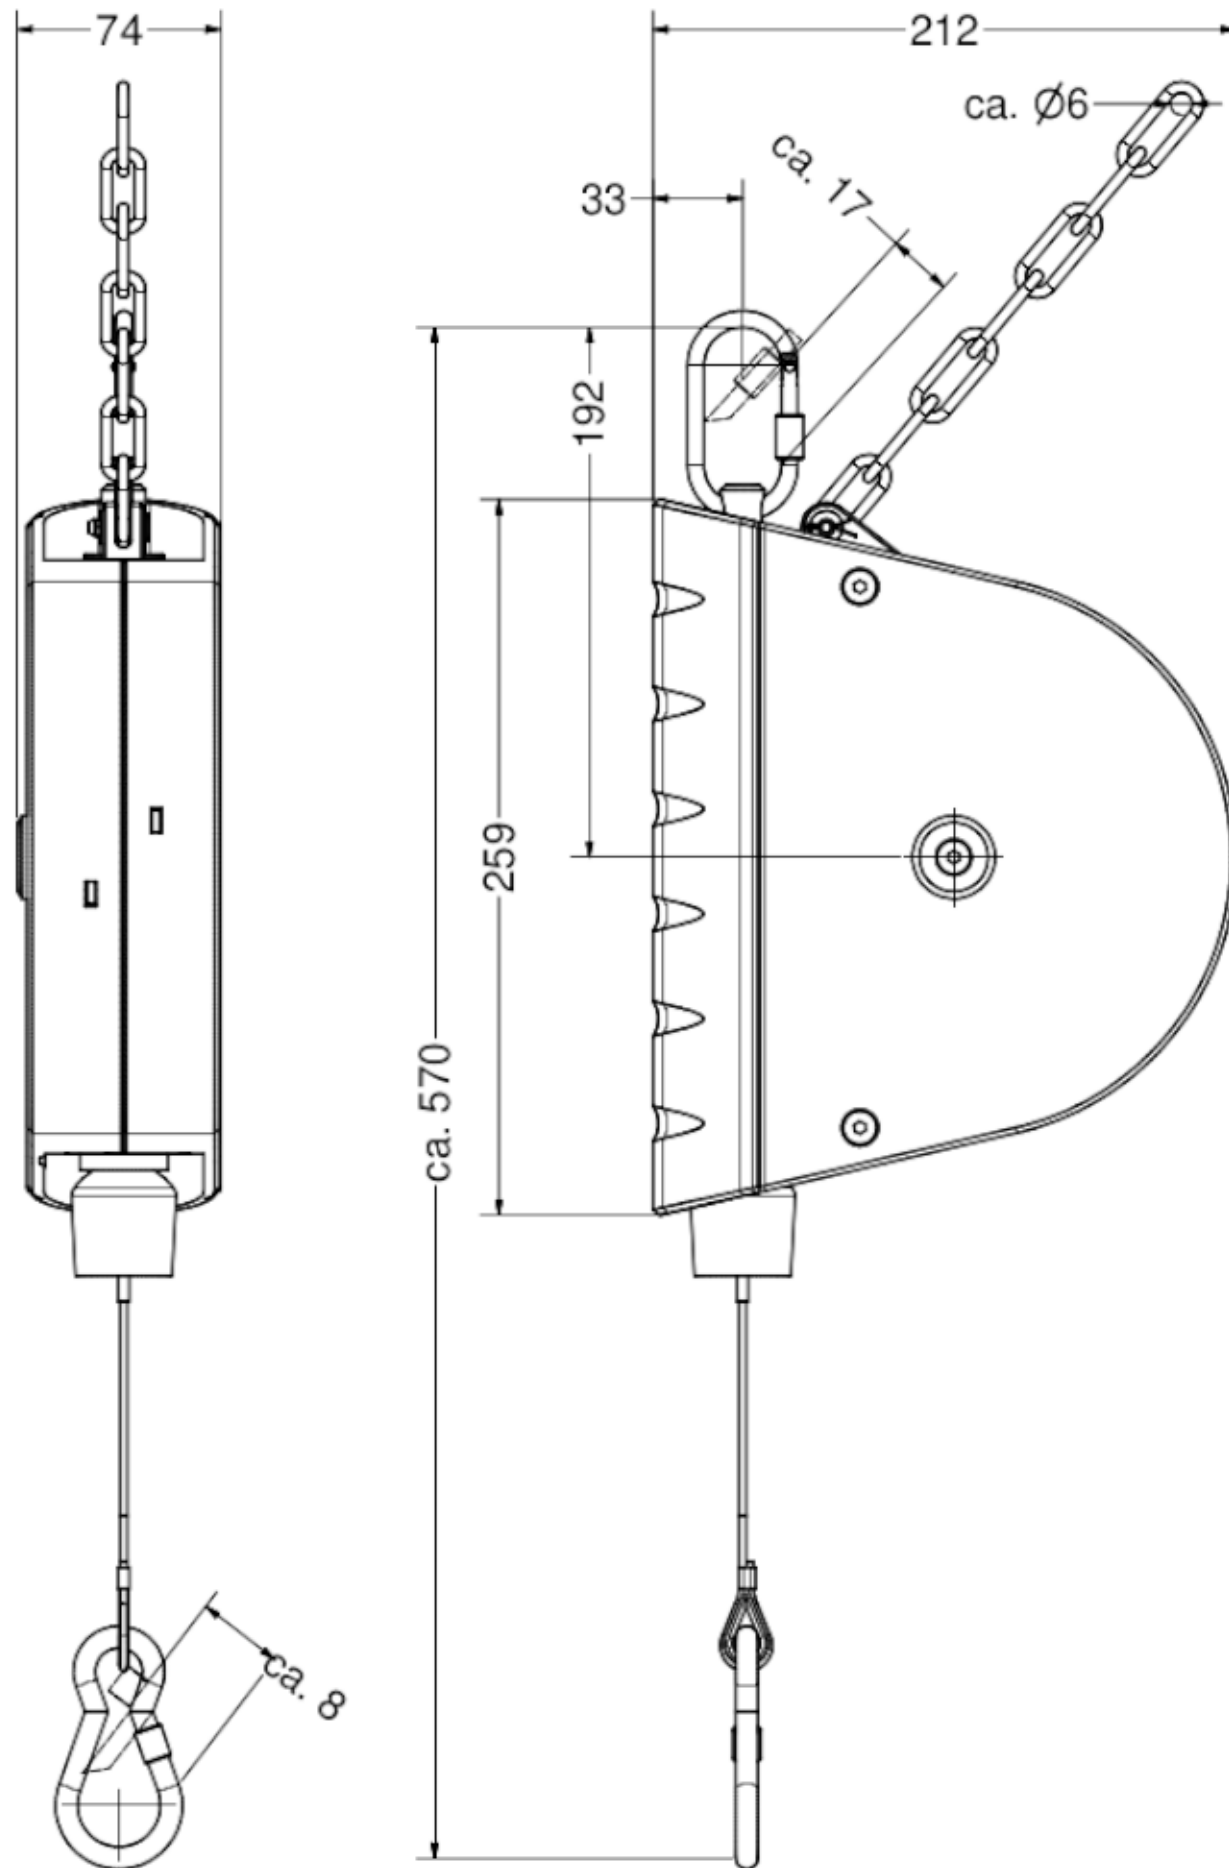

DIMENSIONS

TYPE ER21

EASY BALANCER